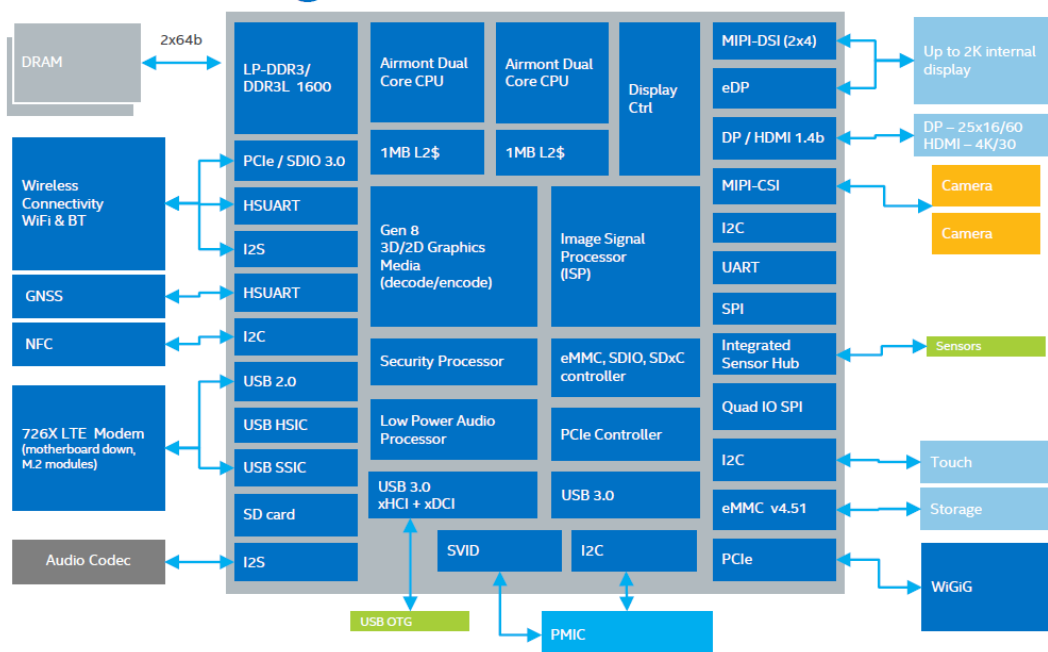

IRF de la BIOS de la Panasonic Toughpad FZ-B2

Intel® Atom™ x5 and x7 Processor Platform Block Diagram

From: <https://www.knoppia.net/> - Knoppia

Permanent link: https://www.knoppia.net/doku.php?id=bios_irf_fz_b2&rev=1731242494